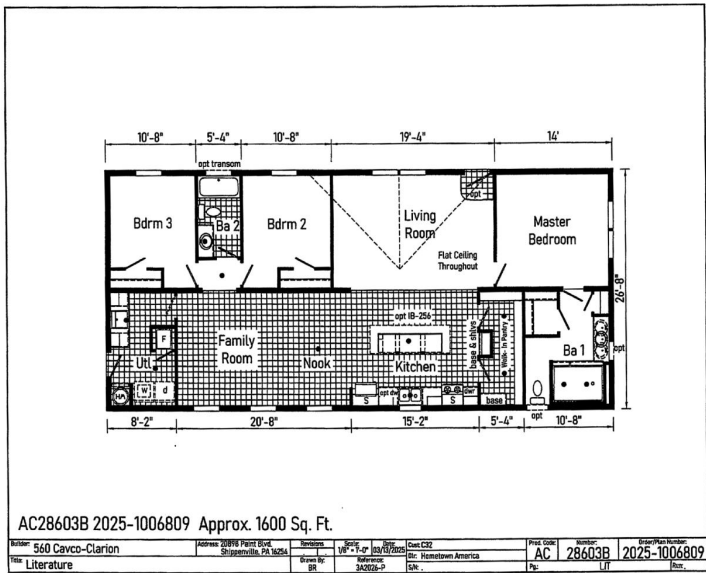

\$227,000
33285 Ships Court
Angola Beach Estates
Lewes, Delaware

For more information on this home, call our sales agent,
Kelly Prudenti

302-945-5186

Coming Soon! Brand New 2025 Commodore

This beautiful three-bedroom, two full baths open split floor plan has a gourmet kitchen with a walk-through pantry, expansive island with seating, and a stainless galley farmer sink. Enjoy time with your family in the formal living room or the family room. Take advantage of the extra storage and mud sink located in the laundry room. The primary bath has a step in 4x6 tiled showered with plenty of room for seating. This turnkey home is complete with landscaping, concrete sidewalk and driveway, a 12x16 deck, and a 10x10 insulated shed. Located just minutes from the marina and pools!

Square Footage *	1680 Sq. Ft.
Bedrooms	3
Baths	2

Community Features:

- Basketball Court
- Beach Nearby
- Boat Storage
- Clubhouse
- Community Kitchen
- Community Pond
- Golf Courses Nearby
- Picnic Area
- Playground (2)